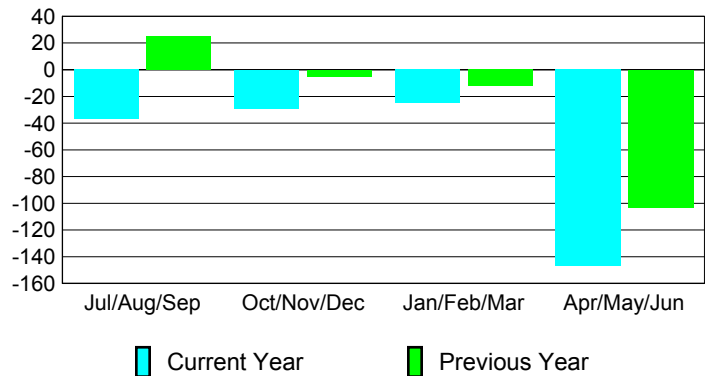

Membership Results 2008-2009

Membership 2007-2008

Month	Net Memb Goal	Actual New Memb	Actual Dropped Memb	Gain/Loss of Memb	Gain/Loss of Memb
Jul/Aug/Sep	50	153	-190	-37	25
Oct/Nov/Dec	30	94	-123	-29	-5
Jan/Feb/Mar	-10	103	-128	-25	-12
Apr/May/Jun	10	123	-270	-147	-103
Totals	80	473	-711	-238	-95

Membership Results 2008-2009

Goal, New, Dropped, Gain/Loss

Comparison of Membership Gain/Loss

Current Year Compared to the Previous Year

Gender Comparison 2008-2009

Jul/Aug/Sep

Oct/Nov/Dec

Jan/Feb/Mar