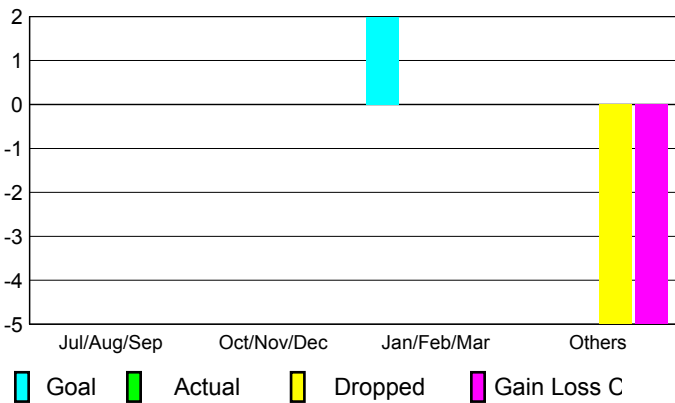

2008-2009 GMT Quarterly Report for District (or Undistricted) **District 337 D**

GMT: **Junichi Takata**

Location: **JAPAN**

GMT CA: **5**

CLUBS

Club Results 2008-2009

Clubs 2007-2008

Month	New Club Goal	Actual New Clubs	Actual Dropped Clubs	Gain/Loss of Clubs	Gain/Loss of Clubs
Jul/Aug/Sep	0	0	0	0	0
Oct/Nov/Dec	0	0	0	0	0
Jan/Feb/Mar	2	0	0	0	0
Apr/May/Jun	0	0	-5	-5	1
Totals	2	0	-5	-5	1

Club Results 2008-2009

Goal, New, Dropped, Gain/Loss

Comparison of Club Gain/Loss

Current Year Compared to the Previous Year

YTD Status Quo Clubs 2008-2009

Status Quo Clubs Compared to Status Quo Members

MEMBERSHIP

Membership Results 2008-2009

Membership 2007-2008

Month	Net Memb Goal	Actual New Memb	Actual Dropped Memb	Gain/Loss of Memb	Gain/Loss of Memb
Jul/Aug/Sep	50	153	-190	-37	25
Oct/Nov/Dec	30	94	-123	-29	-5
Jan/Feb/Mar	-10	103	-128	-25	-12
Apr/May/Jun	10	123	-270	-147	-103
Totals	80	473	-711	-238	-95