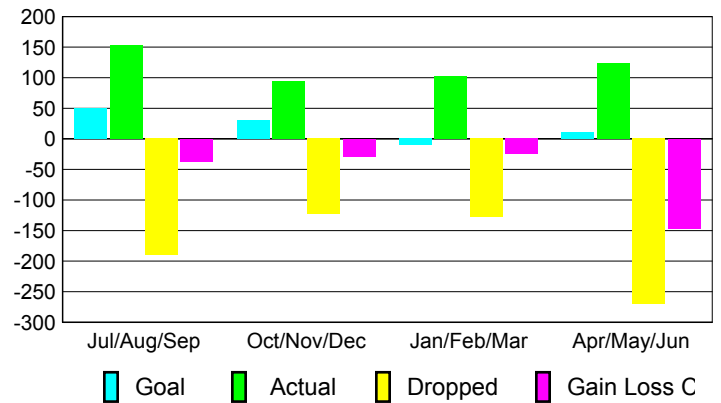

Membership Results 2008-2009

Goal, New, Dropped, Gain/Loss

Comparison of Membership Gain/Loss

Current Year Compared to the Previous Year